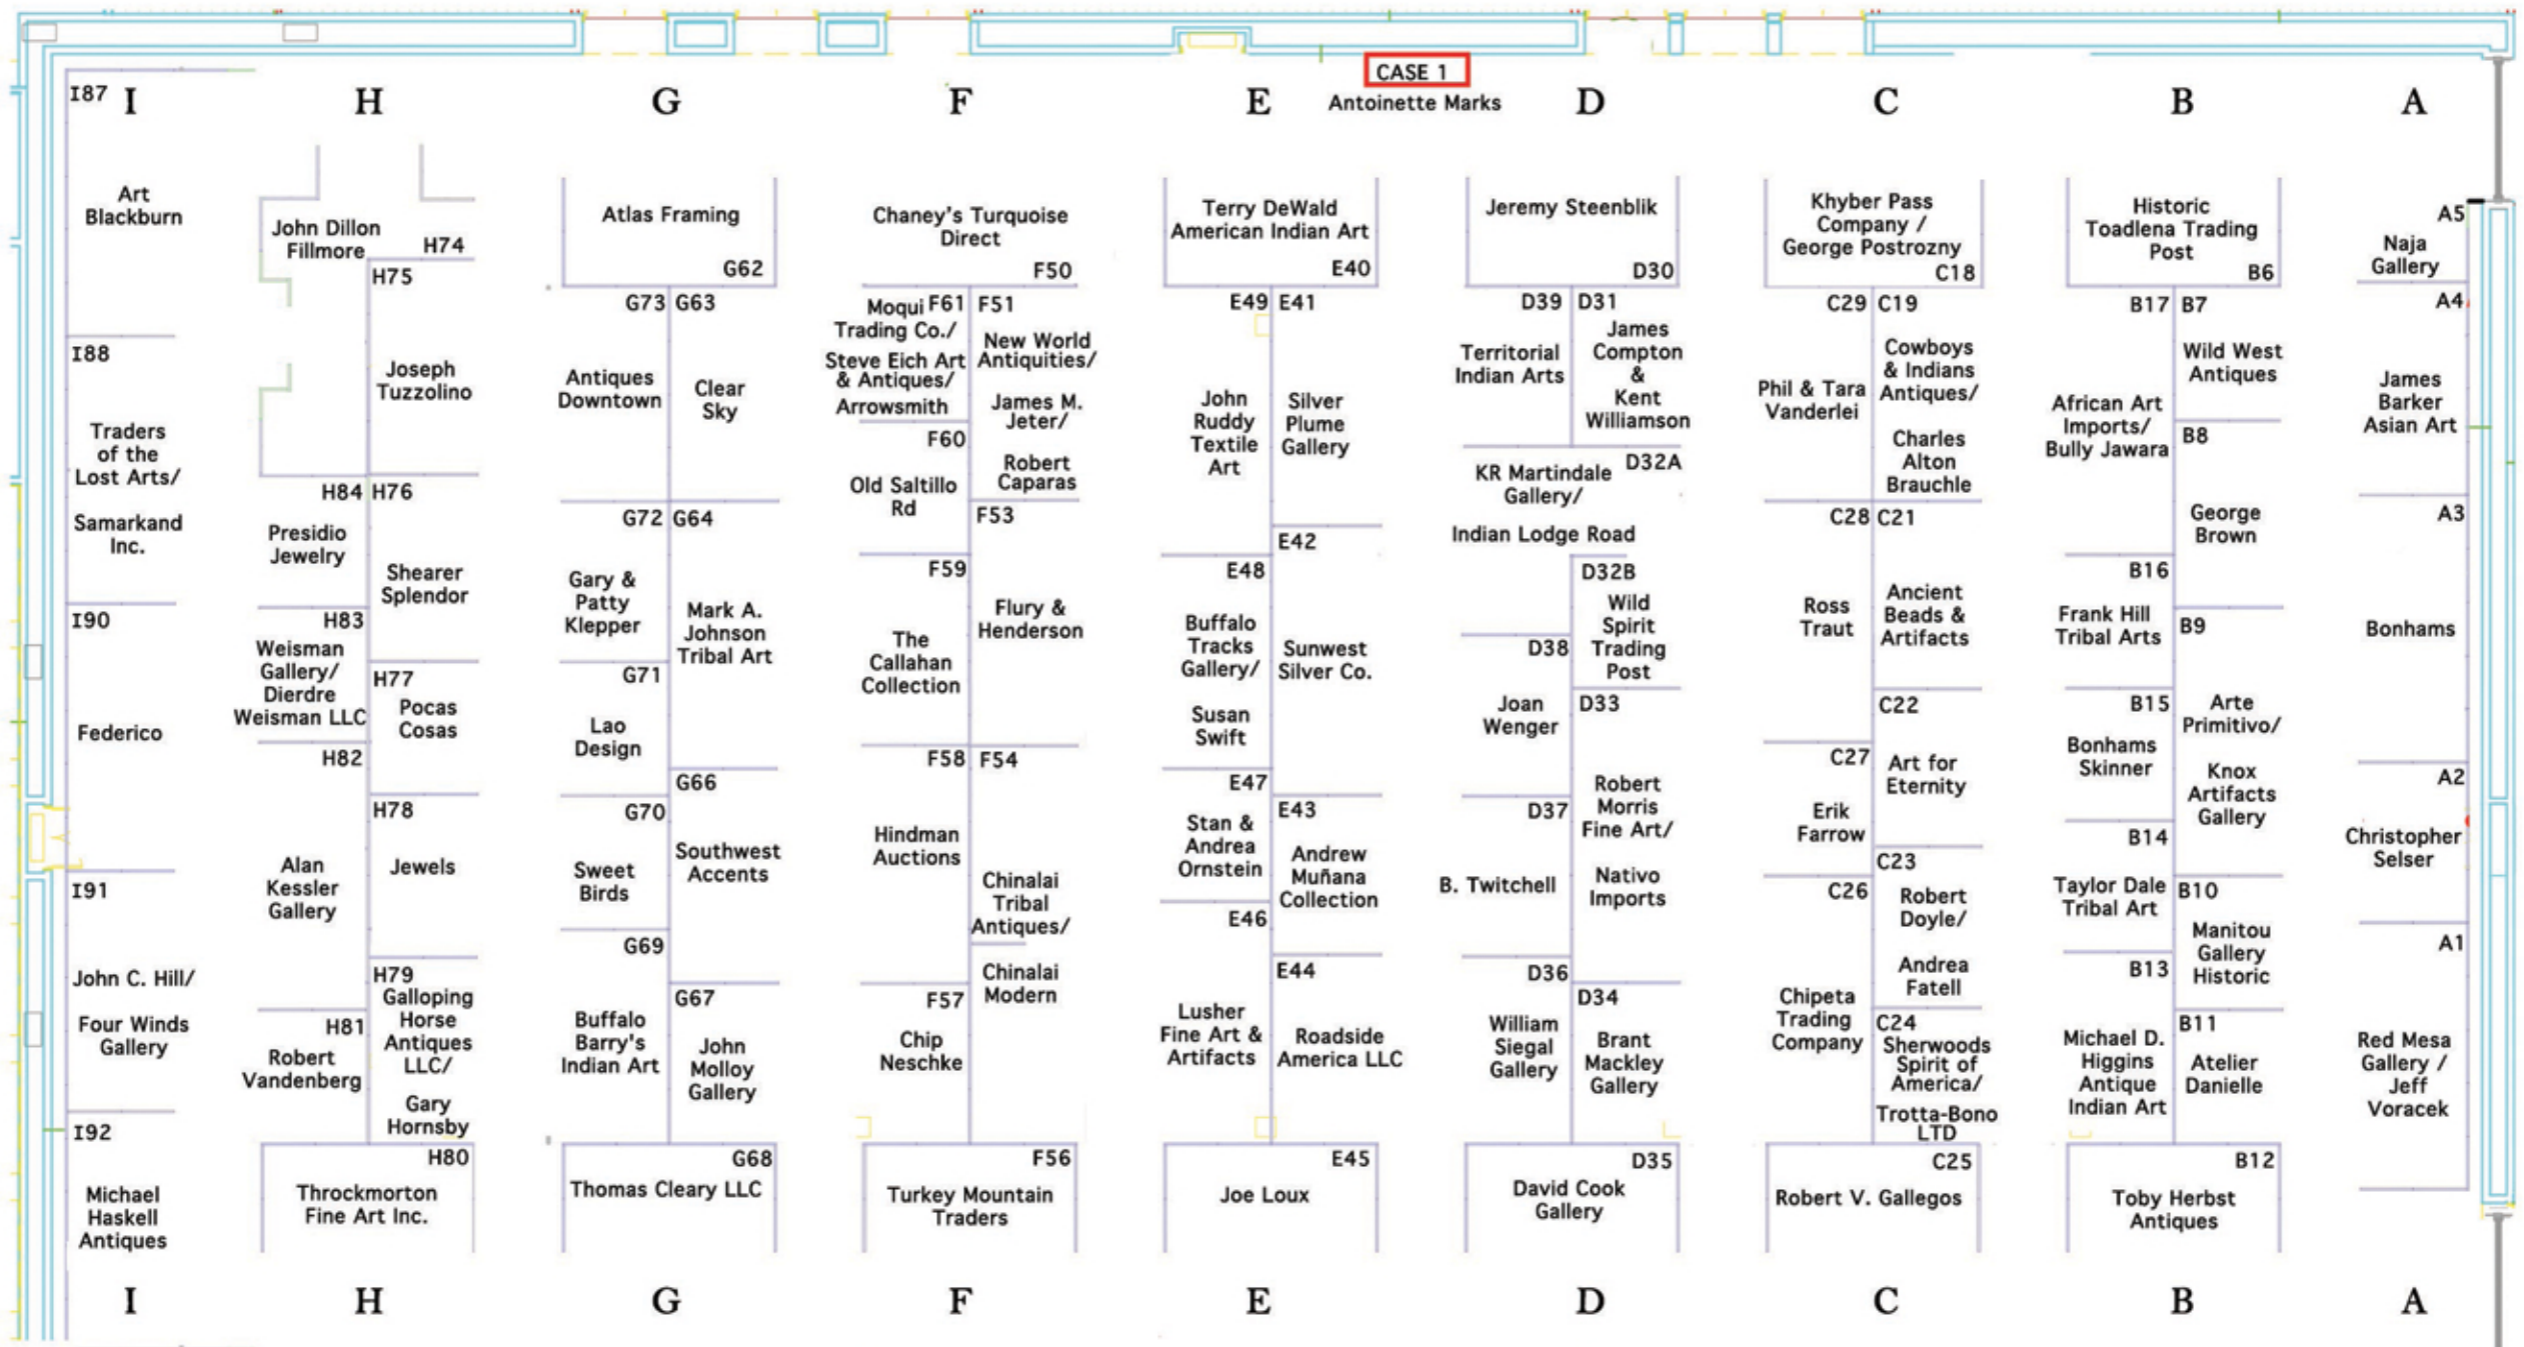

WHITEHAWK

ANTIQUE INDIAN & ETHNOGRAPHIC
ART SHOW SANTA FE

**ELEGANT VESSELS
EXHIBIT IN LOBBY**

**WHAT THE TRUCK
CAFÉ**

café seating