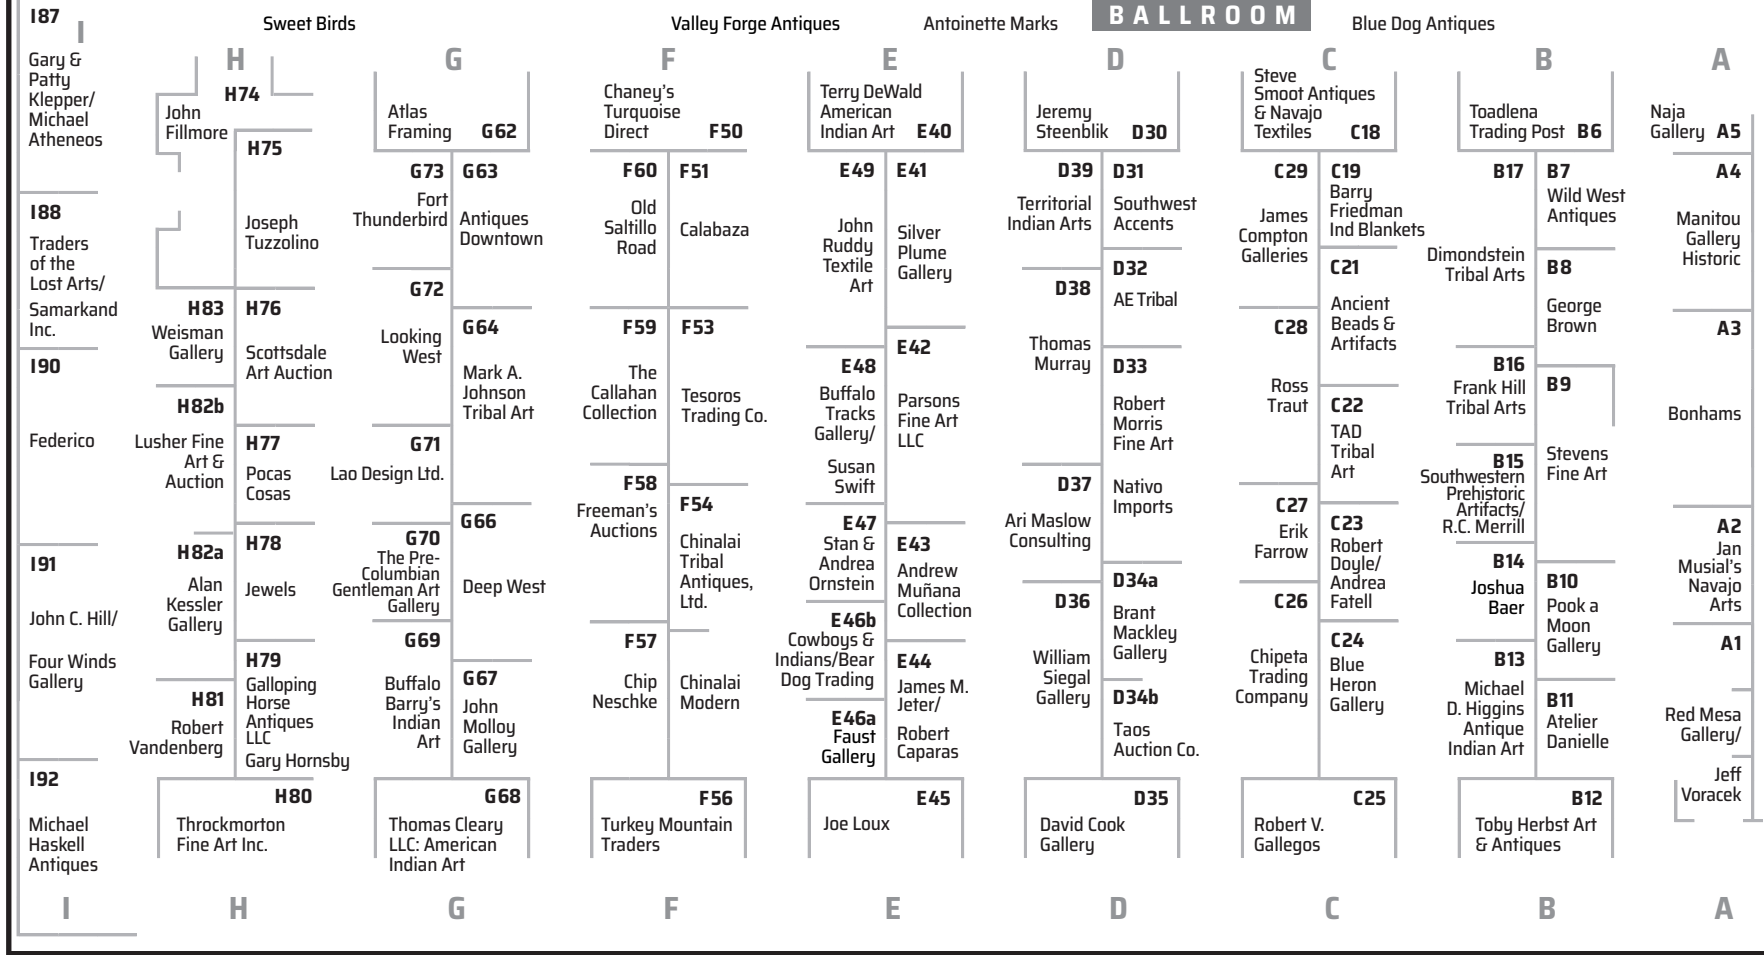

EMERGENCY EXITS

EMERGENCY EXITS

BALLROOM

EMERGENCY EXITS

RESTROOMS

MORE EXHIBITORS/CAFE MORE EXHIBITORS / SPECIAL EXHIBITS / BAR

SPECIAL EXHIBITS

- The First Moderns
- Heritage: A Legacy of Tradition

MORE EXHIBITORS

CAFE / BAR

ONLY BADGED OR TICKETED RE-ENTRY

SCULPTURE | Step & Repeat | KR Martindale Gallery